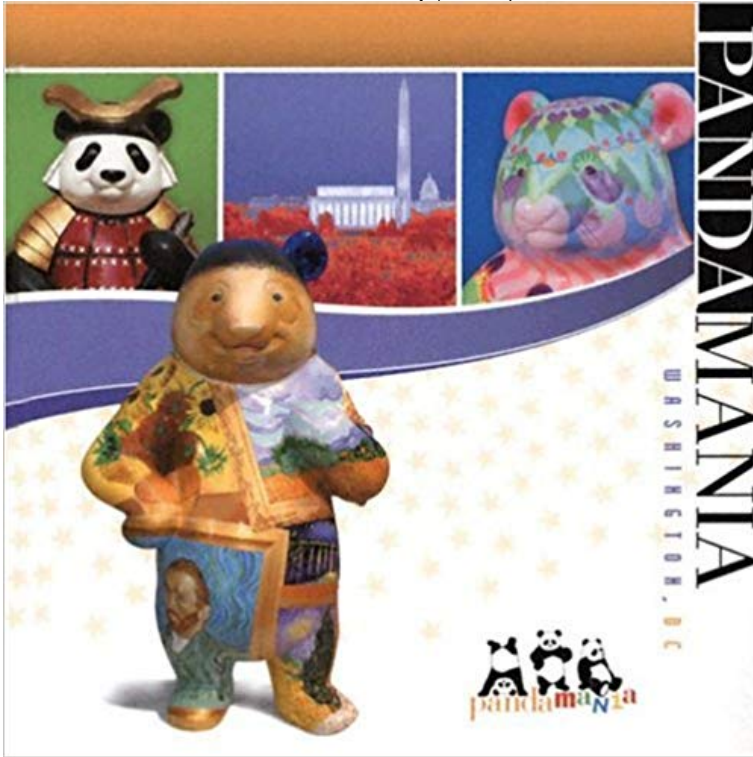

## Pandamania: Washington, D.C.

PandaMania, organized by the D.C. Commission on the Arts and Humanities, captured the hearts and minds of Washingtonians and visitors with 150 dazzling artist-created giant panda sculptures. During the spring and summer of 2004, the Commission installed the amazing collection of colorful thought-provoking creatures on sidewalks, in parks, malls and office buildings throughout downtown Washington and District neighborhoods. The unexpected pandas in everyday places transformed the city into a haven of fun, whimsy and spontaneous conversations among friends and strangers. This book captures the artistry and spirit of PandaMania, Washington, D.C. A percentage of PandaMania book sales provide funds for arts grants and arts education programs.